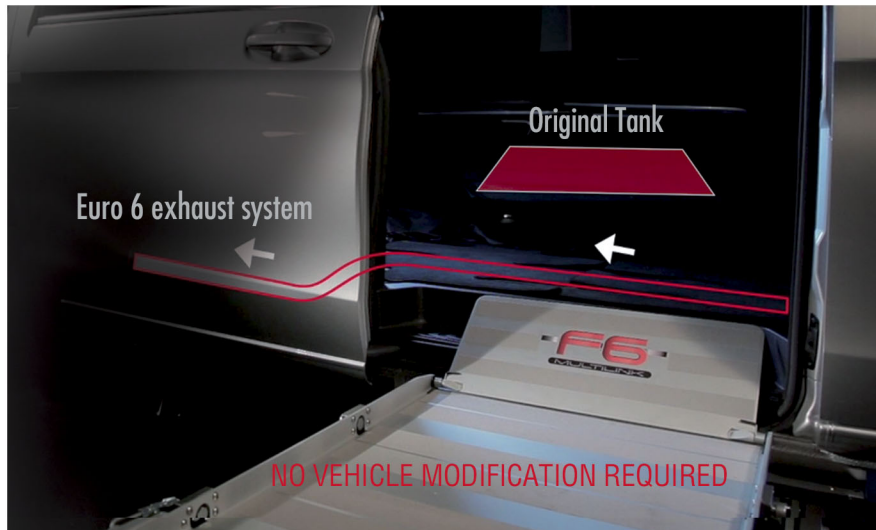

UNDERFLOOR LIFT

No vehicle modification required

- OEM Fuel tank remains intact
- OEM Exhaust System remains Intact
- Suitable for Volkswagen T5/T6 and Mercedes V-Class / Vito
- No problem with EURO 6 exhaust
- Wireless remote control (optional)

Electromagnetic Compatibility

The ULTRA SLIM lift

Technical Features

| | |
|----------------------------------|---------------|
| Model | F6 Multilink |
| Loading capacity | 300 kg |
| Own weight | 140 kg |
| Platform Dimension | 760 x 1160 mm |
| Emergency auxiliary manual pump. | |