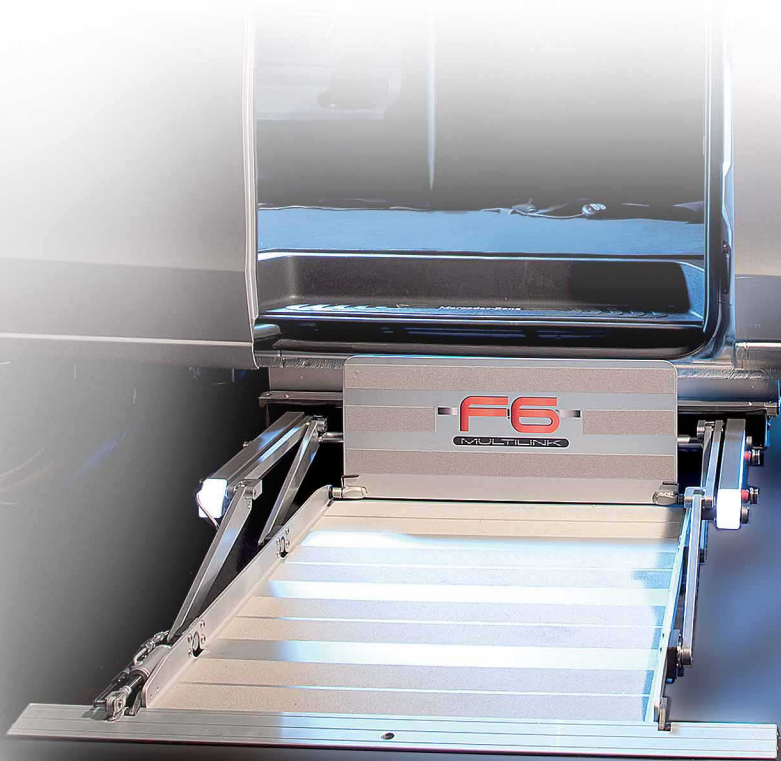

UNDERFLOOR LIFT

No vehicle modification required

- OEM Fuel tank remains intact
- OEM Exhaust System remains Intact
- Suitable for Volkswagen T5/T6 and Mercedes V-Class / Vito
- No problem with EURO 6 exhaust
- Wireless remote control (optional)

Electromagnetic Compatibility

The ULTRA SLIM lift

Technical Features

| | |
|----------------------------------|---------------|
| Model | F6 Multilink |
| Loading capacity | 300 kg |
| Own weight | 140 kg |
| Platform Dimension | 760 x 1160 mm |
| Emergency auxiliary manual pump. | |