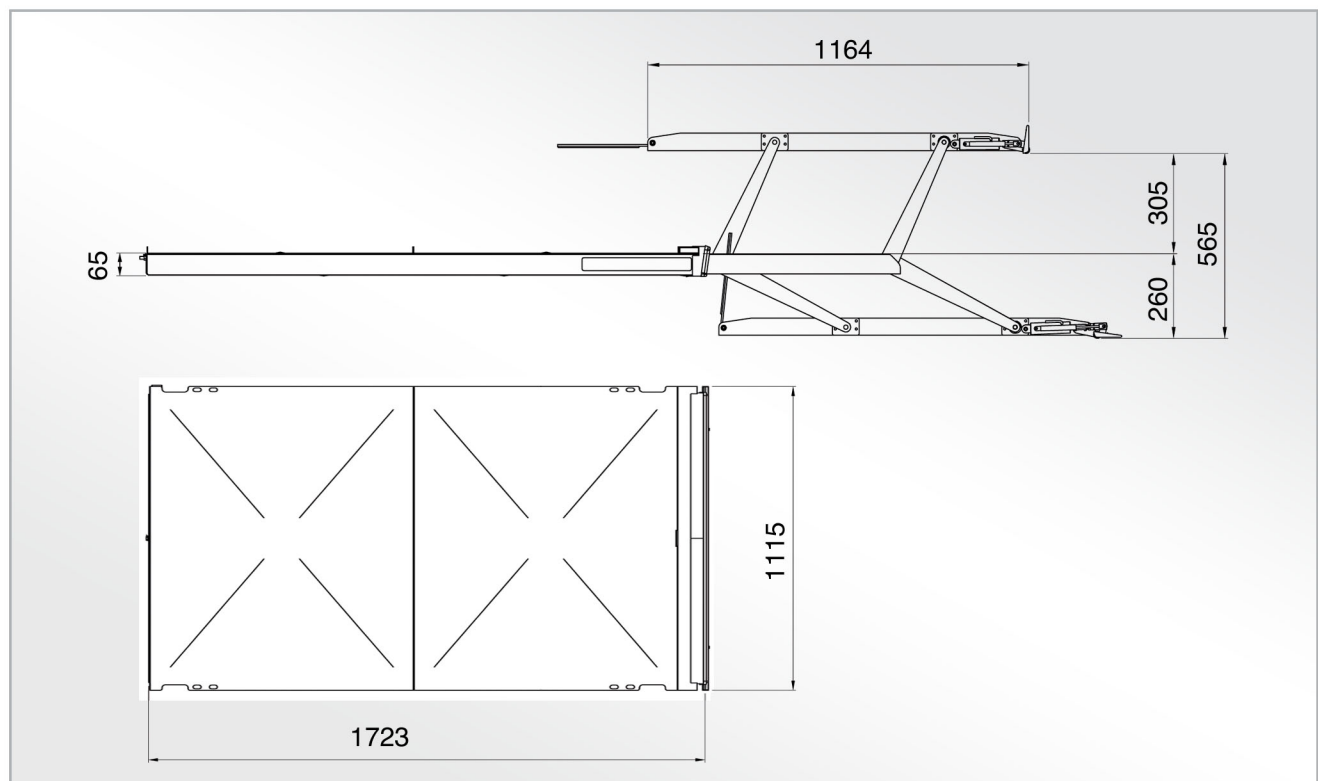

UNDERFLOOR LIFT

No vehicle modification required

- OEM Fuel tank remains intact
- OEM Exhaust System remains Intact
- Suitable for Volkswagen T5/T6 and Mercedes V-Class / Vito
- No problem with EURO 6 exhaust
- Wireless remote control (optional)

Electromagnetic Compatibility

The ULTRA SLIM lift

Technical Features

| | |
|----------------------------------|---------------|
| Model | F6 Multilink |
| Loading capacity | 300 kg |
| Own weight | 140 kg |
| Platform Dimension | 760 x 1160 mm |
| Emergency auxiliary manual pump. | |